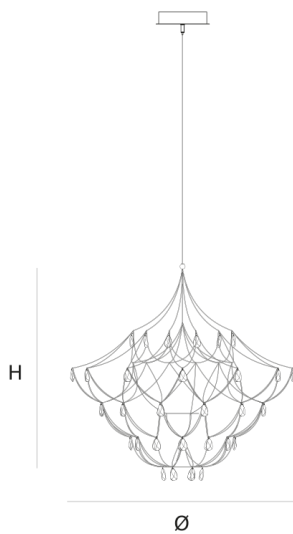

Product data sheet

Date: April 19th 2023

ABOUT **CRYSTAL GALAXY** **CHANDELIER** by Jan Pauwels

Like bright stars in the galaxy the crystals are sparkling in this transparent structure.

DIMENSIONS

Ø 100 cm 39.4 inch
H 100 cm 39.4 inch

CANOPY

Ø 20 cm 7.9 inch
H 5 cm 2 inch

CABLELENGTH

Up to 200 cm 78 inch

LIGHTSOURCE

75 x led E10, 12V/0,33W,
2600K, 1725LM

INCLUDED

Yes

 3  70  110x110x130cm

FINISH

Nickel 
Brass 
Blackbrass 

TYPE.NR

TYPE	Chandelier
STANDARD	
OPTIONAL	Downlight led 2700K 12V – 3W. 3000K or 3500K led.
TRANSFORMER/DRIVER	SCPower KVF-12030-TDW
DIMMING	leading and trailing edge
CLASSIFICATION	UL no IP20 yes